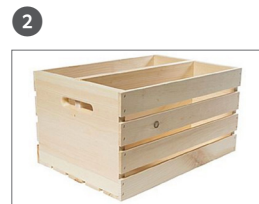

BOOKSHELF & Organization

Pine crates of varied size, depth, and purpose glue or nailed together. Plywood supports and framing for strength and to raise shelf above the floor.

H: 4.8"
W: 11.75"
D: 9.6"
[Link](#)

x4 Shallow: **\$99**

H: 9.5"
W: 18.125"
D: 12.5"
[Link](#)

x2 Long Divided: **\$74**

H: 11.875"
W: 12.5"
D: 9.5"
[Link](#)

x2 Square: **\$60**

H: 7"
W: 1.3"
Screw: 1"
[Link](#)

x1 Legs: **\$30**

x1 Misc Wood: **\$20**