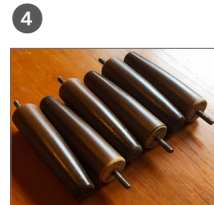

BOOKSHELF & Organization

Pine crates of varied size, depth, and purpose glue or nailed together. Plywood supports and framing for strength and to raise shelf above the floor.

H: 4.8"
W: 11.75"
D: 9.6"
[Link](#)

x4 Shallow: **\$99**

H: 9.5"
W: 18.125"
D: 12.5"
[Link](#)

x2 Long Divided: **\$74**

H: 11.875"
W: 12.5"
D: 9.5"
[Link](#)

x2 Square: **\$60**

H: 7"
W: 1.3"
Screw: 1"
[Link](#)

x1 Legs: **\$30**

x1 Misc Wood: **\$20**

x1 Plywood: **\$283**