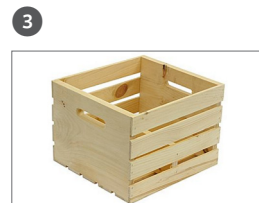

BOOKSHELF & Organization

Pine crates of varied size, depth, and purpose glue or nailed together. Plywood supports and framing for strength and to raise shelf above the floor.

H: 4.8"
W: 11.75"
D: 9.6"
[Link](#)

x4 Shallow: **\$99**

H: 9.5"
W: 18.125"
D: 12.5"
[Link](#)

x2 Long Divided: **\$74**

H: 11.875"
W: 12.5"
D: 9.5"
[Link](#)

x2 Square: **\$60**

H: 7"
W: 1.3"
Screw: 1"
[Link](#)

x1 Legs: **\$30**

x1 Misc Wood: **\$20**